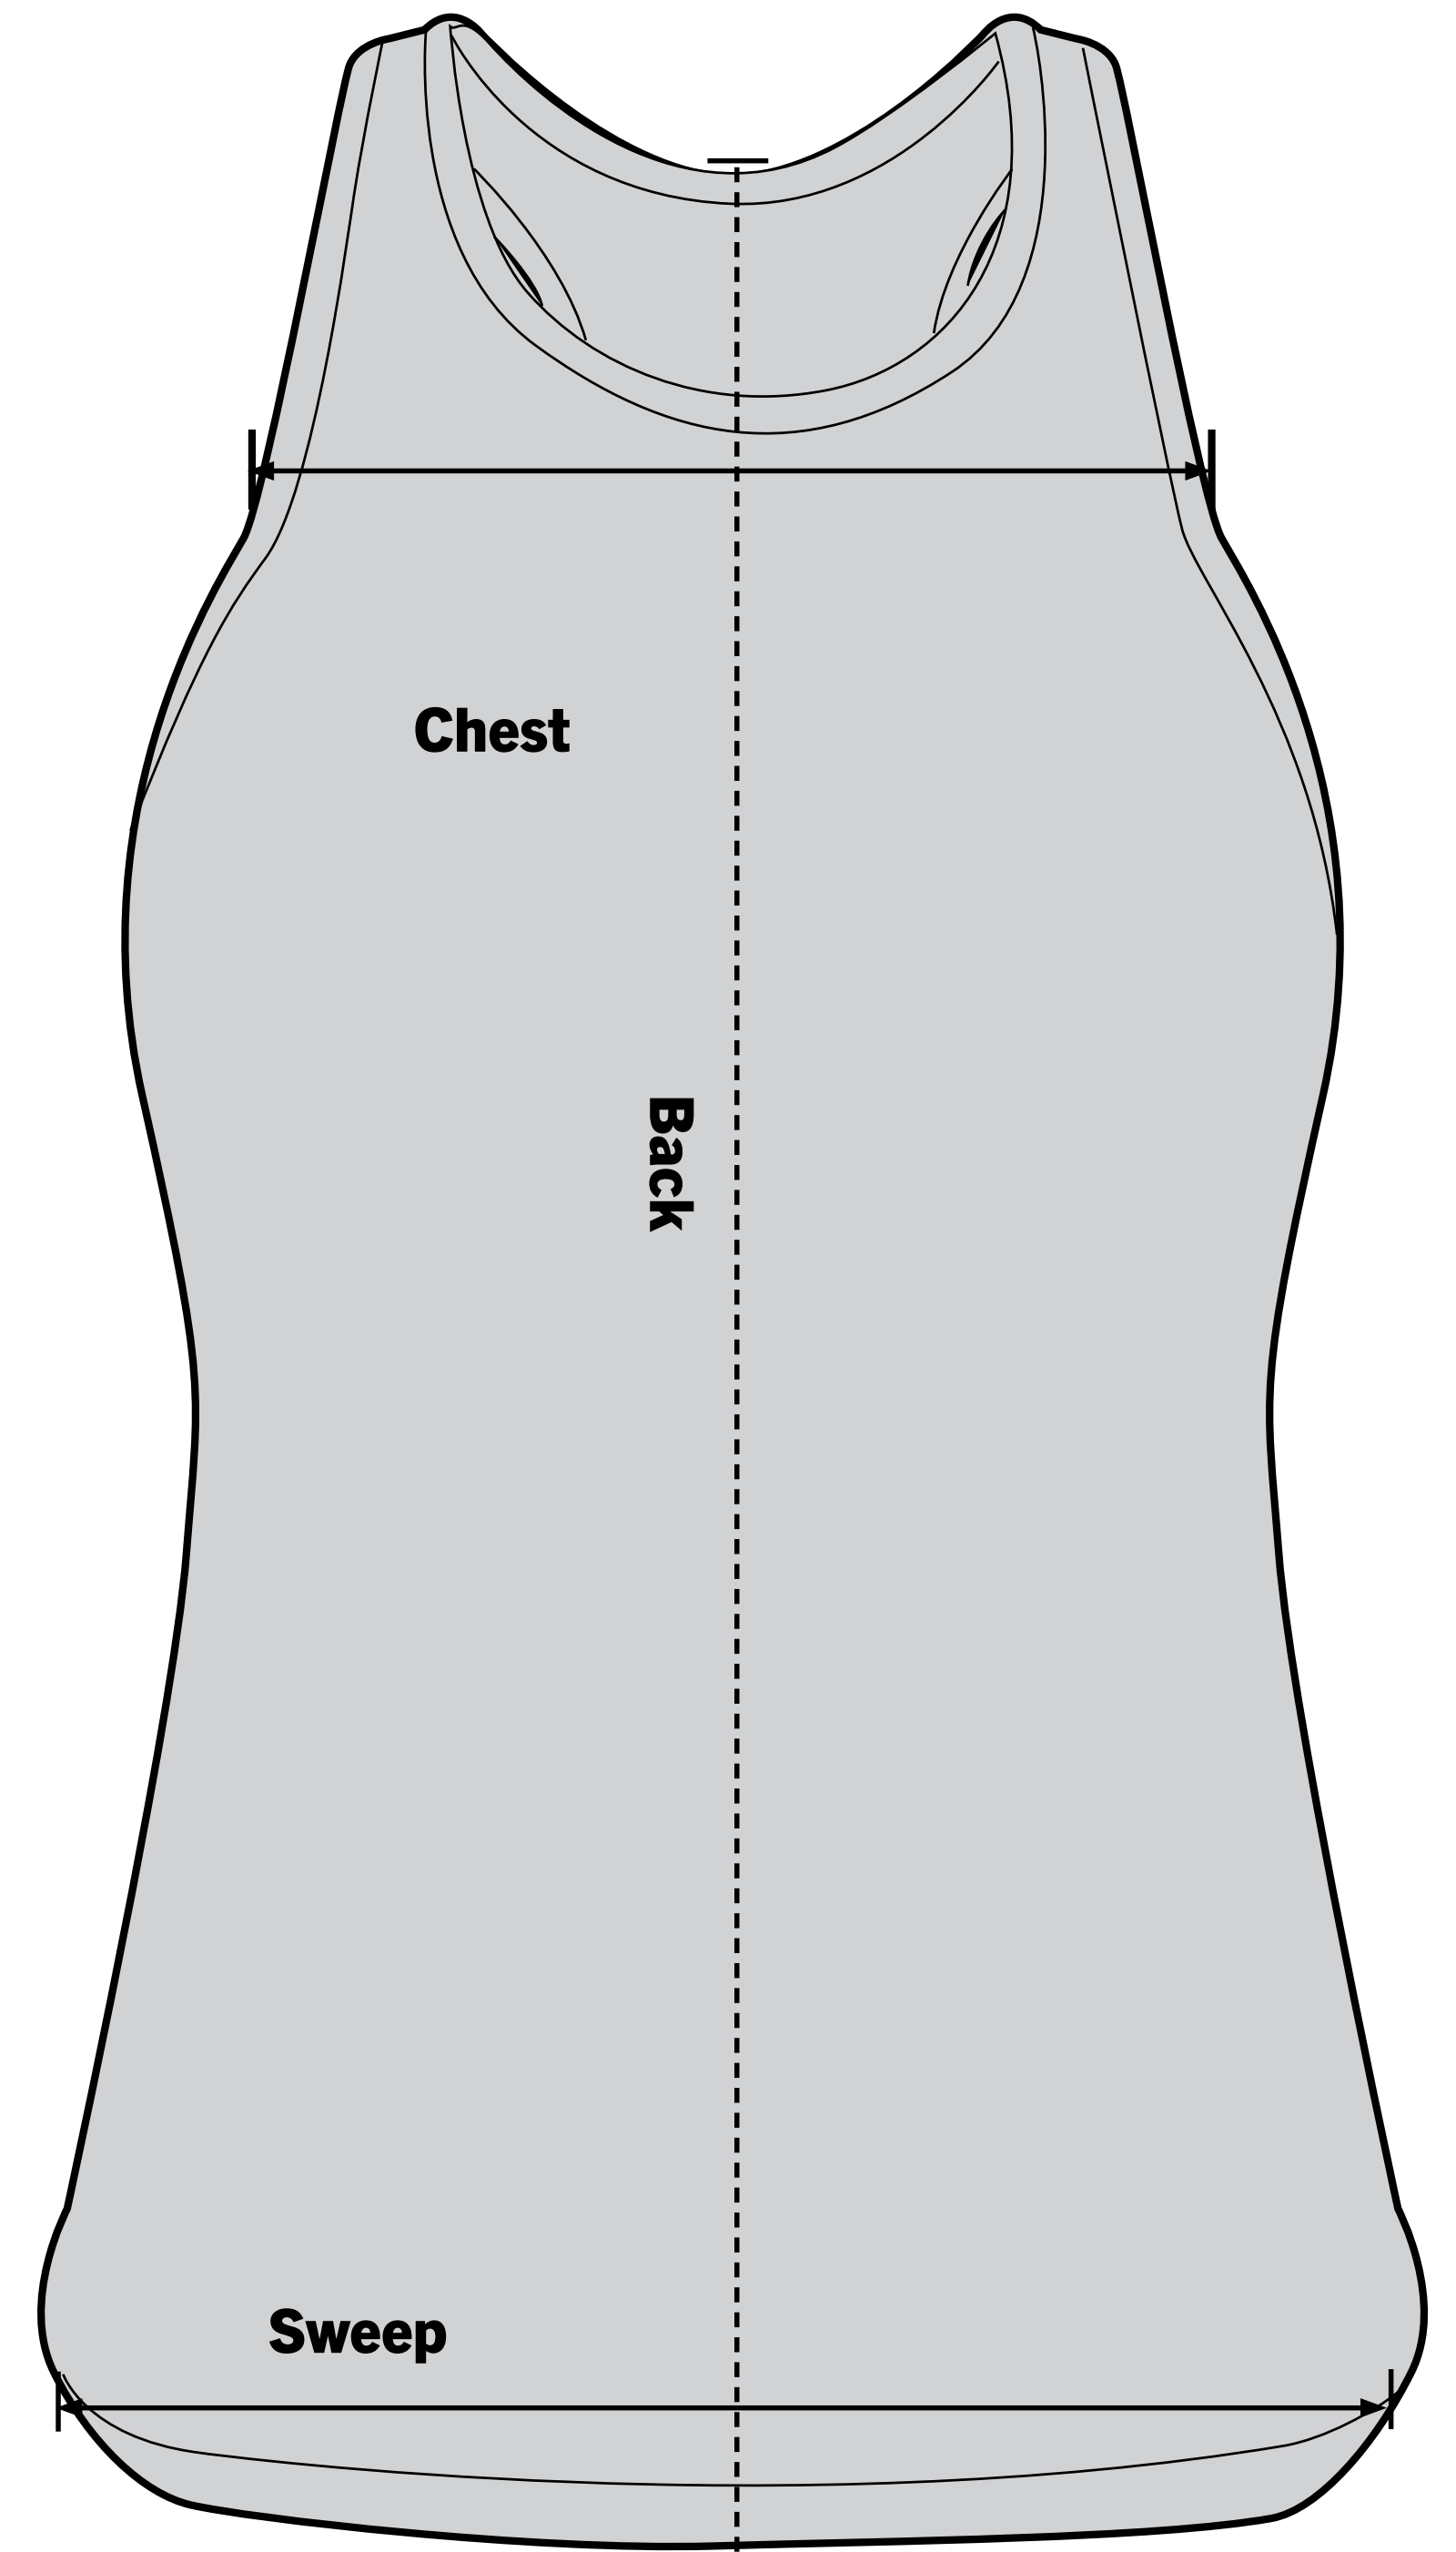

ROTHCO CLOTHING SIZE CHART

Womens Performance Tank Top

Size	Back Length (Inches)	Chest (Inches)	Sweep (Inches)
XS	21.65	13	14.57
S	22.24	13.39	15.75
M	22.83	14.17	16.93
L	23.43	15.75	18.11
XL	24.02	16.54	19.29
2XL	24.61	18.11	20.47

How to Measure: Measure from armpit to armpit for the chest width. For the back length, measure from the high point of the shoulder to the bottom edge of the tank top. The sweep can be found by measuring across the front of the tank top at the bottom of the seams.

Use the chart to find your measurement