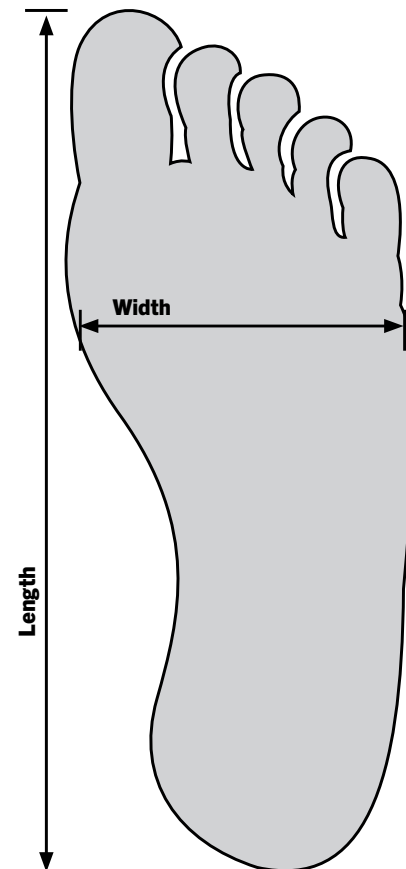

# ROTHCO FOOTWEAR SIZE CHART

## Forced Entry 6" Waterproof Tactical Boot

Item #5005

US Men Shoe Size	Length (IN)	Length (CM)	Width (IN)	Width (CM)
4	9.48	24.07	3.27	8.30
4.5	9.64	24.49	3.31	8.40
5	9.81	24.92	3.35	8.50
5.5	9.98	25.34	3.39	8.60
6	10.14	25.76	3.43	8.70
6.5	10.31	26.19	3.46	8.80
7	10.48	26.61	3.50	8.90
7.5	10.64	27.03	3.54	9.00
8	10.81	27.45	3.58	9.10
8.5	10.98	27.88	3.62	9.20
9	11.14	28.30	3.66	9.30
9.5	11.31	28.73	3.70	9.40
10	11.47	29.15	3.74	9.50
10.5	11.64	29.57	3.78	9.60
11	11.81	29.99	3.82	9.70
12	12.14	30.84	3.90	9.90
13	12.47	31.68	3.98	10.10
14	12.81	32.53	4.06	10.30
15	13.14	33.38	4.13	10.50

**How to Measure:** To find your measurement at home, closely trace your entire foot on a piece of paper and measure the drawing from heel to toe.

*Use the chart to find your measurement.*