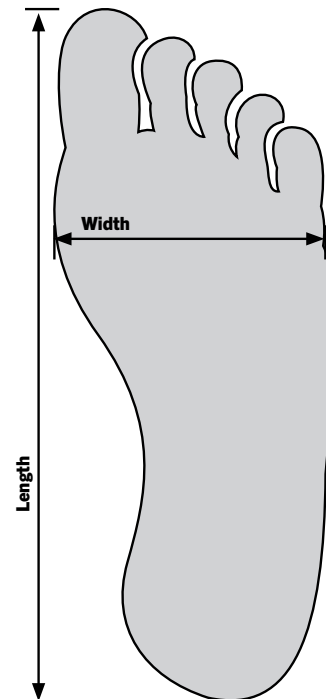

# ROTHCO FOOTWEAR SIZE CHART

## Cold Weather 8" Hiking Boots

Item #5459

US Men Shoe Size	Length (IN)	Length (CM)	Width (IN)	Width (CM)
5	10.24	26.00	3.74	9.50
6	10.59	26.90	3.78	9.60
7	10.91	27.70	3.86	9.80
8	11.22	28.50	3.94	10.00
9	11.57	29.40	4.02	10.20
10	11.73	29.80	4.17	10.60
11	12.13	30.80	4.25	10.80
12	12.32	31.30	4.29	10.90
13	12.80	32.50	4.37	11.10

**How to Measure:** To find your measurement at home, closely trace your entire foot on a piece of paper and measure the drawing from heel to toe.

*Use the chart to find your measurement.*