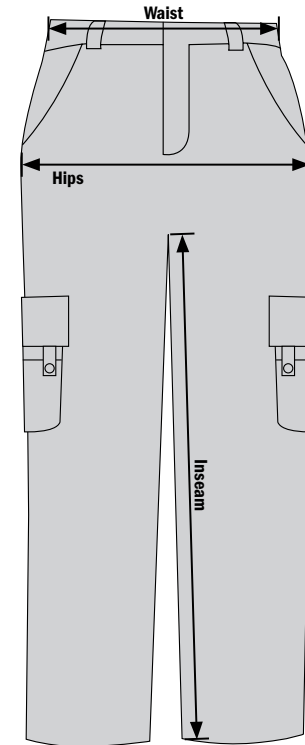

# ROTHCO CLOTHING SIZE CHART

## Women's EMT Pants

Size	Waist (Inches)	Hips (Inches)	Inseam (Inches)
0	29.50	37.00	31.00
2	30.50	38.00	31.00
4	31.50	39.00	31.00
6	32.50	40.00	31.00
8	33.50	41.00	31.00
10	34.50	42.00	31.00
12	35.50	43.00	31.00
14	37.00	44.50	31.00
16	38.50	46.00	31.00
18	40.00	47.50	31.00
20	41.50	49.00	31.00
22	43.00	50.50	31.00
24	44.50	52.00	31.00

**How to Measure:** Measure horizontally from end to end where the belt loops are located for the waist. For the hip width, measure horizontally from the low point of one slash pocket to the other. The inseam length can be found by measuring from the crotch down the end of the EMT Pants.