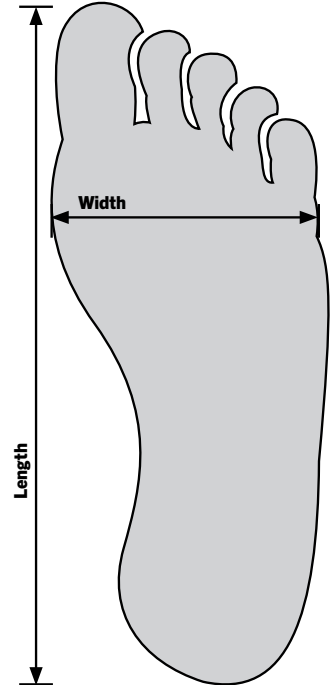

# ROTHCO FOOTWEAR SIZE CHART

## Leather Jump Boot 10"

Item #5692

US Men Shoe Size	Length (IN)	Length (CM)	Width (IN)	Width (CM)
5	9.85	25.02	3.21	8.15
6	10.18	25.86	3.29	8.36
7	10.52	26.71	3.38	8.58
8	10.85	27.55	3.46	8.79
9	11.18	28.40	3.54	9.00
10	11.51	29.25	3.63	9.21
11	11.85	30.09	3.71	9.42
12	12.18	30.94	3.79	9.64
13	12.51	31.78	3.88	9.85
14	12.85	32.63	3.96	10.06

**How to Measure:** To find your measurement at home, closely trace your entire foot on a piece of paper and measure the drawing from heel to toe.

*Use the chart to find your measurement.*