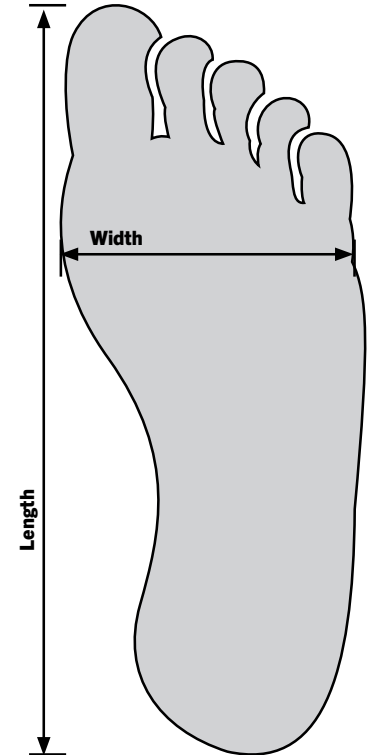

ROTHCO FOOTWEAR SIZE CHART

G.I. Type Black Steel Toe Jungle Boot

Item #5781

US Men Shoe Size	Length (IN)	Length (CM)	Width (IN)	Width (CM)
5	9.91	25.16	3.40	8.63
6	10.24	26.01	3.48	8.84
7	10.57	26.85	3.56	9.05
8	10.91	27.70	3.65	9.26
9	11.24	28.55	3.73	9.48
10	11.57	29.39	3.81	9.69
11	11.91	30.24	3.9	9.90
12	12.24	31.08	3.98	10.11
13	12.57	31.93	4.06	10.32

How to Measure: To find your measurement at home, closely trace your entire foot on a piece of paper and measure the drawing from heel to toe.

Use the chart to find your measurement.