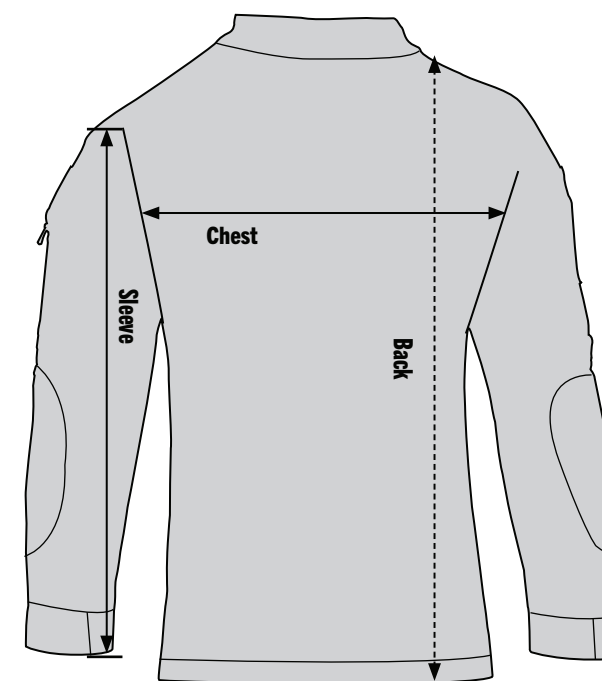

ROTHCO CLOTHING SIZE CHART

Combat Shirts

Size	Chest Width (Inches)	Sleeve Length (Inches)	Back (Inches)
XS	17.00	28.00	27.00
S	19.00	29.00	28.00
M	21.00	30.00	29.00
L	23.00	31.00	30.00
XL	25.00	32.00	31.00
2XL	27.00	33.00	32.00
3XL	29.00	34.00	33.00
4XL	31.00	35.00	34.00

How to Measure: Measure from the high point of the shoulder to the bottom edge of the shirt to find the back length. For the sleeve length, measure from the shoulder point to the end of the cuff. The chest width can be found by measuring from armpit to armpit.